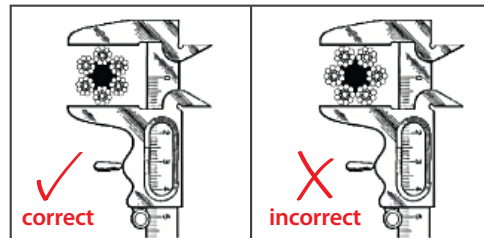

Seals Selection

Viper seals are designed to have some interference with the rope, depending on its size and type, with an interference of up to 3mm allowable for standard 6 & 8 strand ropes. For compact, non-rotating or wireline type ropes which do not have valleys, a maximum interference of 1mm is recommended as these ropes do not allow for the same amount of seal deflection within the collar.

Scraper Selection

Viper recommend that wire ropes be physically measured prior to ordering seals and scrapers as ropes in service may vary in size. Scrapers are supplied slightly larger than the actual wire rope size to allow for rope flexing.

Wire Rope Measurement Guide

It is recommended that wire ropes be physically measured prior to ordering seals and scrapers as ropes in service can stretch and sizes may vary.

The illustrations show how to measure a wire rope correctly.